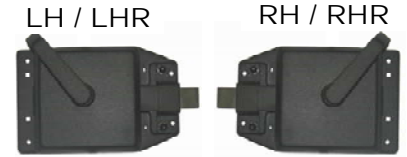

Paddle Model
49PL Series

LH / LHR   RH / RHR
Lever Handle Model
47PL Series